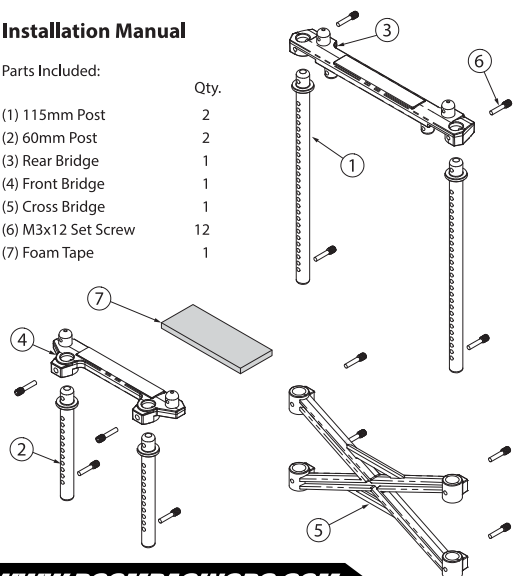

## BRX01 Universal Body Post (#BRT10041)

### Installation Manual

Parts Included:

Qty.	
2	(1) 115mm Post
2	(2) 60mm Post
1	(3) Rear Bridge
1	(4) Front Bridge
1	(5) Cross Bridge
12	(6) M3x12 Set Screw
1	(7) Foam Tape

You may choose to install the Rear Body Post Mounts between the chassis rails and place the Rear Bridge on top to get the lowest mount point. There are three positions available as indicated by the red dots.

## BRX01 Universal Body Post (#BRT10041)

You may choose to install the Rear Bridge directly on the Optional Rear Quick Release Body Mount (#BRLC7071).

The Rear Body Post Mounts can be installed on different positions on both sides of the optional Rear Quick Release Body Mount.

### Dimensions For Reference