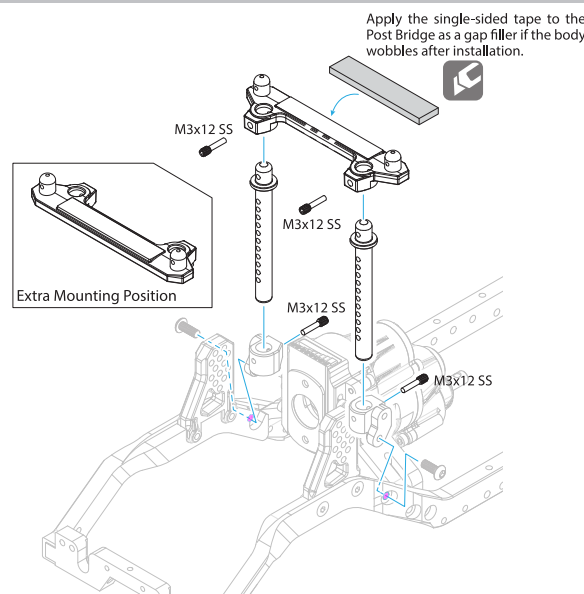

## BRX01 Universal Body Post (#BRT10041)

### Installation Manual

Parts Included:

Qty.	
2	(1) 115mm Post
2	(2) 60mm Post
1	(3) Rear Bridge
1	(4) Front Bridge
1	(5) Cross Bridge
12	(6) M3x12 Set Screw
1	(7) Foam Tape

You may choose to install the Rear Body Post Mounts between the chassis rails and place the Rear Bridge on top to get the lowest mount point. There are three positions available as indicated by the red dots.

## BRX01 Universal Body Post (#BRT10041)

You may choose to install the Rear Bridge directly on the Optional Rear Quick Release Body Mount (#BRLC7071).

The Rear Body Post Mounts can be installed on different positions on both sides of the optional Rear Quick Release Body Mount.

### Dimensions For Reference