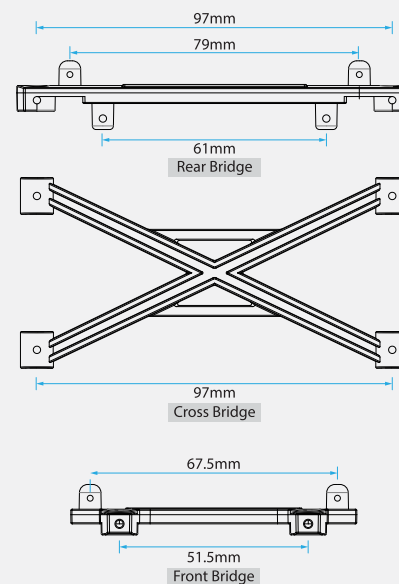

## BRX01 Universal Body Post (#BRT10041)

### Installation Manual

Parts Included:

Qty.	
2	(1) 115mm Post
2	(2) 60mm Post
1	(3) Rear Bridge
1	(4) Front Bridge
1	(5) Cross Bridge
12	(6) M3x12 Set Screw
1	(7) Foam Tape

You may choose to install the Rear Body Post Mounts between the chassis rails and place the Rear Bridge on top to get the lowest mount point. There are three positions available as indicated by the red dots.

## BRX01 Universal Body Post (#BRT10041)

You may choose to install the Rear Bridge directly on the Optional Rear Quick Release Body Mount (#BRLC7071).

The Rear Body Post Mounts can be installed on different positions on both sides of the optional Rear Quick Release Body Mount.

### Dimensions For Reference