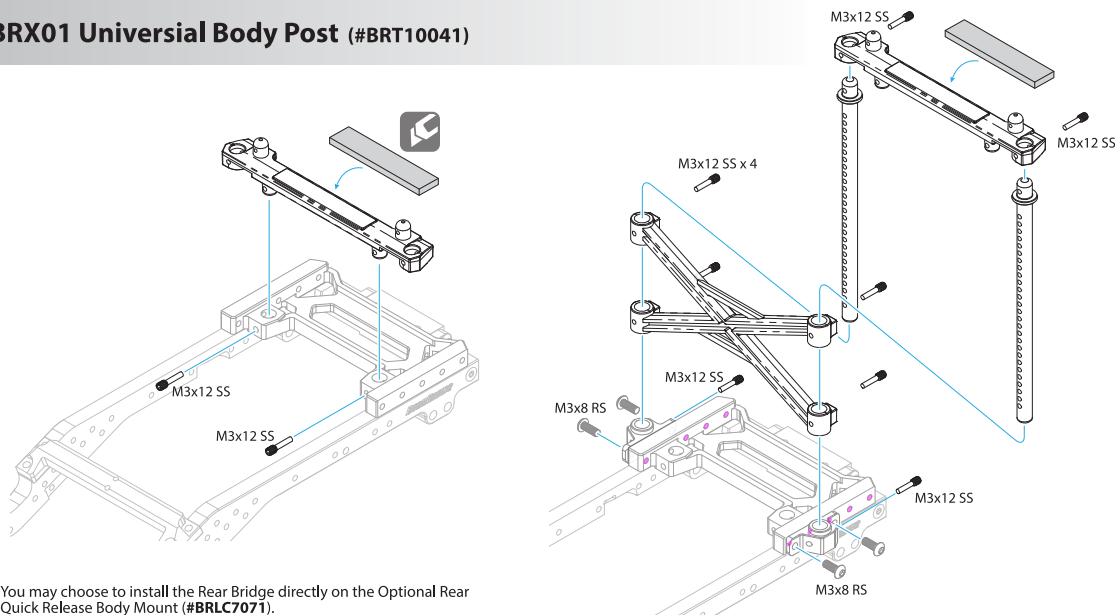

## BRX01 Universal Body Post (#BRT10041)

### Installation Manual

Parts Included:

Qty.	
2	(1) 115mm Post
2	(2) 60mm Post
1	(3) Rear Bridge
1	(4) Front Bridge
1	(5) Cross Bridge
12	(6) M3x12 Set Screw
1	(7) Foam Tape

You may choose to install the Rear Body Post Mounts between the chassis rails and place the Rear Bridge on top to get the lowest mount point. There are three positions available as indicated by the red dots.

## BRX01 Universal Body Post (#BRT10041)

You may choose to install the Rear Bridge directly on the Optional Rear Quick Release Body Mount (#BRLC7071).

The Rear Body Post Mounts can be installed on different positions on both sides of the optional Rear Quick Release Body Mount.

### Dimensions For Reference