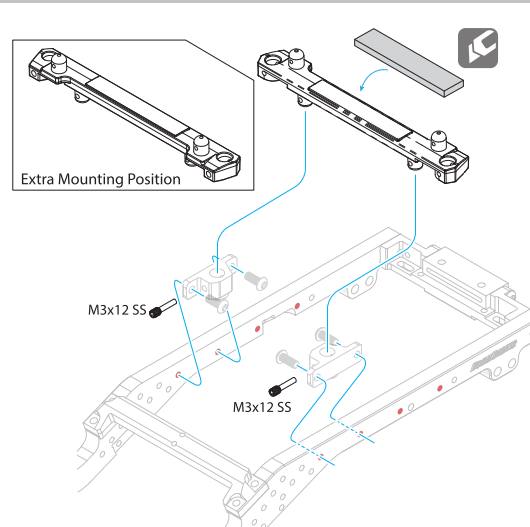

## BRX01 Universal Body Post (#BRT10041)

### Installation Manual

Parts Included:

Qty.	
2	(1) 115mm Post
2	(2) 60mm Post
1	(3) Rear Bridge
1	(4) Front Bridge
1	(5) Cross Bridge
12	(6) M3x12 Set Screw
1	(7) Foam Tape

You may choose to install the Rear Body Post Mounts between the chassis rails and place the Rear Bridge on top to get the lowest mount point. There are three positions available as indicated by the red dots.

## BRX01 Universal Body Post (#BRT10041)

You may choose to install the Rear Bridge directly on the Optional Rear Quick Release Body Mount (#BRLC7071).

The Rear Body Post Mounts can be installed on different positions on both sides of the optional Rear Quick Release Body Mount.

## BRX01 Universal Body Post #BRT10041

**ENJOY BEING A BADASS**