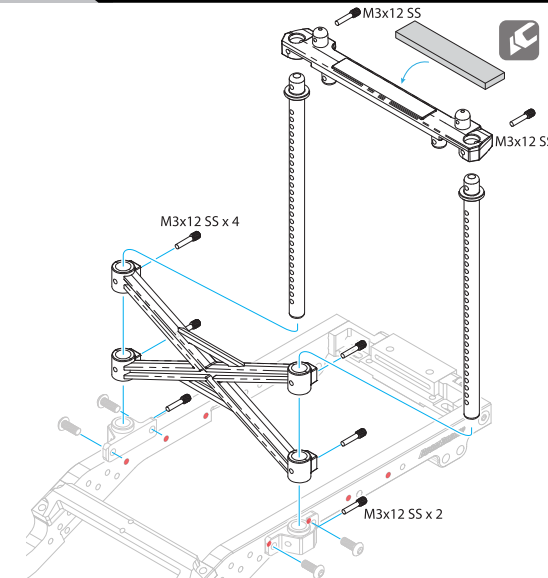

## BRX01 Universal Body Post (#BRT10041)

### Installation Manual

Parts Included:

Qty.	
2	(1) 115mm Post
2	(2) 60mm Post
1	(3) Rear Bridge
1	(4) Front Bridge
1	(5) Cross Bridge
12	(6) M3x12 Set Screw
1	(7) Foam Tape

You may choose to install the Rear Body Post Mounts between the chassis rails and place the Rear Bridge on top to get the lowest mount point. There are three positions available as indicated by the red dots.

## BRX01 Universal Body Post (#BRT10041)

You may choose to install the Rear Bridge directly on the Optional Rear Quick Release Body Mount (#BRLC7071).

The Rear Body Post Mounts can be installed on different positions on both sides of the optional Rear Quick Release Body Mount.

### Dimensions For Reference