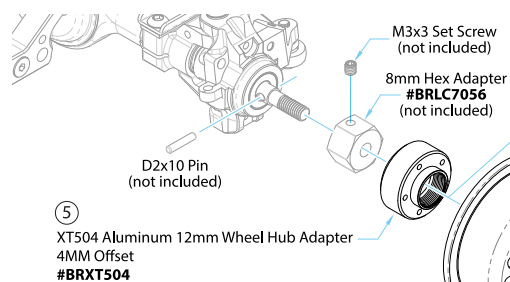

Enjoy being a BADASS!

#boomracing

www.facebook.com/boomracingrc

www.boomracingrc.com

1.55" 16-Hole Classic Steelie
Reversible Beadlock Wheels
w/ XT504 Hubs (2)

BRW780955F (Front) /
BRW780955R (Rear)

ENJOY BEING A BADASS

Copyright © Boom Racing Co. Ltd

1.55" 16-Hole Classic Steelie Reversible Beadlock Wheels w/ XT504 Hubs(2)
BRW780955F (Front) / BRW780955R (Rear)

Installation Manual

⑤ XT504 Aluminum 12mm Wheel Hub Adapter
4MM Offset
#BRXT504