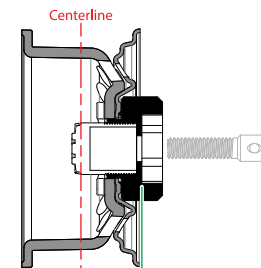

1.55" 16-Hole Classic Steelie
Reversible Beadlock Wheels w/ XT504 Hubs (2)

Wheel Offset with Hubs (XT504)

STANDARD SETUP

DEEP DISH SETUP

Offset 0mm

11.4mm

WWW.BOOMRACINGRC.COM

YOUR R/C HOP-UPS SPECIALIST

Parts Included:	Qty.
(1) Front Faceplate	2
(2) Center Hub Cap (Front or Rear)	2
(3) Wheel Center Piece	2
(4) Wheel Back Piece	2
(5) XT504 Wheel Hub Adapter	2
(6) M2x10 Socket Cap Screw	10
(7) M4 Nut - Nyloc	2
(8) Wheel Nut Tool	1