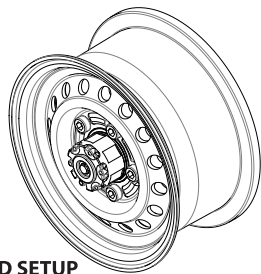

1.55" 16-Hole Classic Steelie
Reversible Beadlock Wheels w/ XT504 Hubs (2)

Wheel Offset with Hubs (XT504)

STANDARD SETUP

DEEP DISH SETUP

Offset 0mm

11.4mm

WWW.BOOMRACINGRC.COM

YOUR R/C HOP-UPS SPECIALIST

Copyright © Boom Racing Co. Ltd

1.55" 16-Hole Classic Steelie Reversible Beadlock Wheels w/ XT504 Hubs(2)
BRW780955F (Front) / BRW780955R (Rear)

Installation Manual

⑤ XT504 Aluminum 12mm Wheel Hub Adapter
4MM Offset
#BRXT504

Parts Included:	Qty.
(1) Front Faceplate	2
(2) Center Hub Cap (Front or Rear)	2
(3) Wheel Center Piece	2
(4) Wheel Back Piece	2
(5) XT504 Wheel Hub Adapter	2
(6) M2x10 Socket Cap Screw	10
(7) M4 Nut - Nyloc	2
(8) Wheel Nut Tool	1