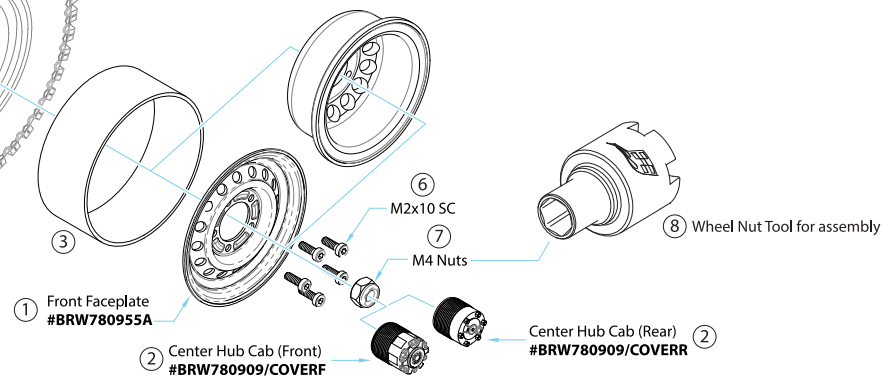

STANDARD SETUP

DEEP DISH SETUP