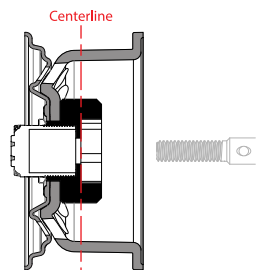

1.55" 16-Hole Classic Steelie
Reversible Beadlock Wheels w/ XT504 Hubs (2)

Wheel Offset with Hubs (XT504)

STANDARD SETUP

DEEP DISH SETUP

Offset 0mm

11.4mm

WWW.BOOMRACINGRC.COM

YOUR R/C HOP-UPS SPECIALIST

Parts Included:	Qty.
(1) Front Faceplate	2
(2) Center Hub Cap (Front or Rear)	2
(3) Wheel Center Piece	2
(4) Wheel Back Piece	2
(5) XT504 Wheel Hub Adapter	2
(6) M2x10 Socket Cap Screw	10
(7) M4 Nut - Nyloc	2
(8) Wheel Nut Tool	1