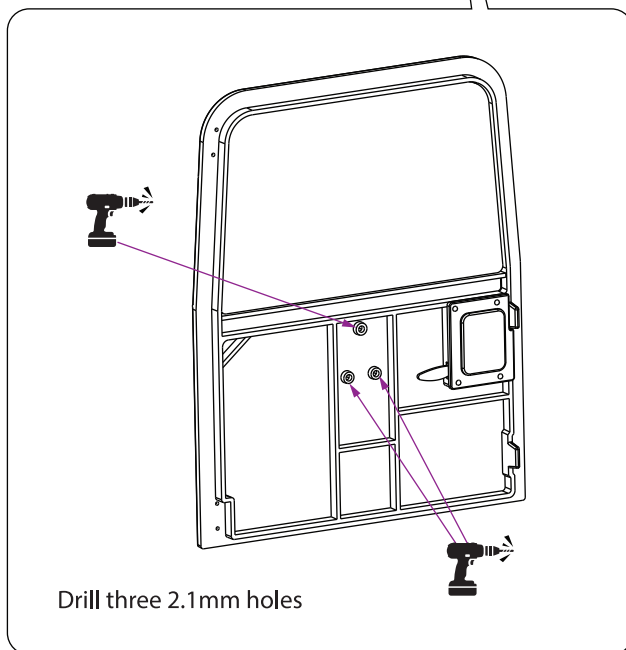

# Rear Door Spare Wheel and Tire with Mount for Series Land Rover® Station Wagon (#BRX02367R)

Difficulty Level: ★☆☆☆☆

### Parts Included:

	Qty.
(1) M2x9 Scale Screw <b>#BRPROB-06BK</b>	6
(2) Top Mount	1
(3) Bottom Mount	1
(4) Mount	1
(5) 1.9" Landy Classic Tire <b>#BRTR19014</b>	1
(6) Spare Wheel	1
(7) 2.1mm Drill Bit	1