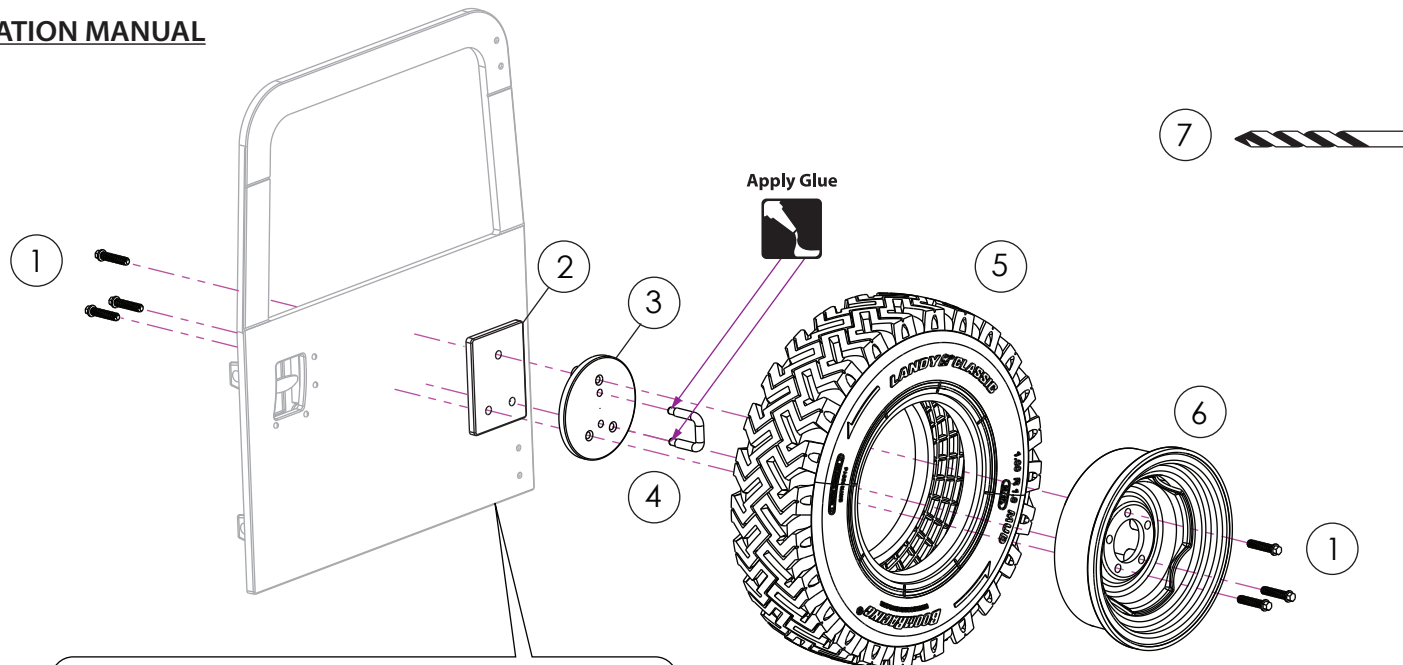

# Rear Door Spare Wheel and Tire with Mount for Series Land Rover® Station Wagon (#BRX02367R)

Difficulty Level: ★☆☆☆☆

### Parts Included:

	Qty.
(1) M2x9 Scale Screw <b>#BRPROB-06BK</b>	6
(2) Top Mount	1
(3) Bottom Mount	1
(4) Mount	1
(5) 1.9" Landy Classic Tire <b>#BRTR19014</b>	1
(6) Spare Wheel	1
(7) 2.1mm Drill Bit	1