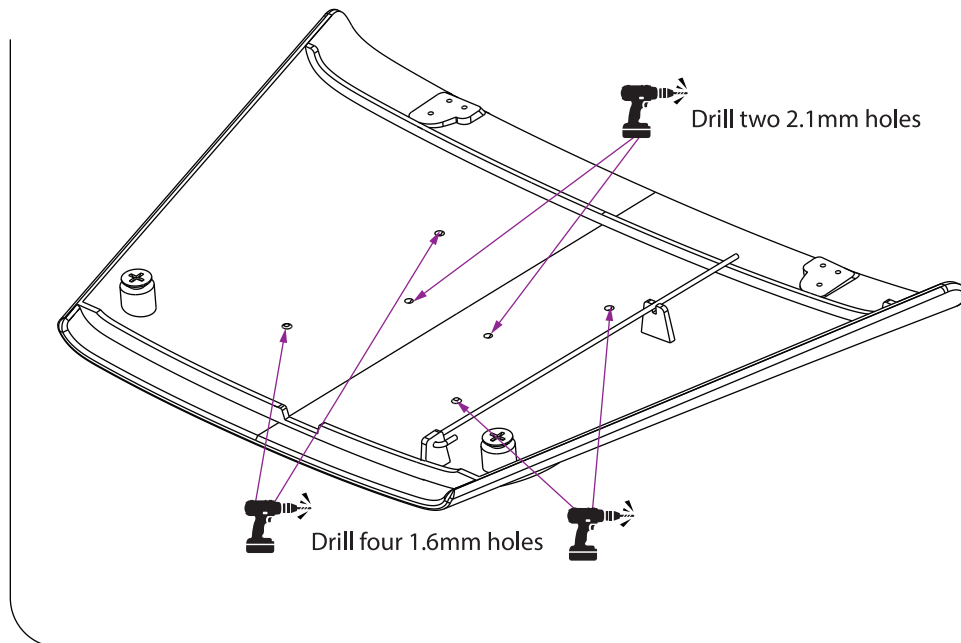

# Spare Wheel and Tire with Mount for Series Land Rover® Razor Bonnet (#BRX02367F)

Difficulty Level: ★☆☆☆☆

## INSTALLATION MANUAL

Parts Included:	Qty.
(1) Spare Wheel Bonnet	1
(2) Enging Cover Wheel Mount	1
(3) Bonnet Spare Wheel Moint	1
(4) 1.9" Landy Classic Tire <b>#BRTR19014</b>	1
(5) Spacer	4
(6) M2x9 Scale Screw <b>#BRPROB-06BK</b>	3
(7) M2.0X6 ST Screw <b>#BRASST2X6</b>	2
(8) M2.0X5 CS ST Screw	4
(9) 1.6mm Drill Bit	1
(10) 2.1mm Drill Bit	1