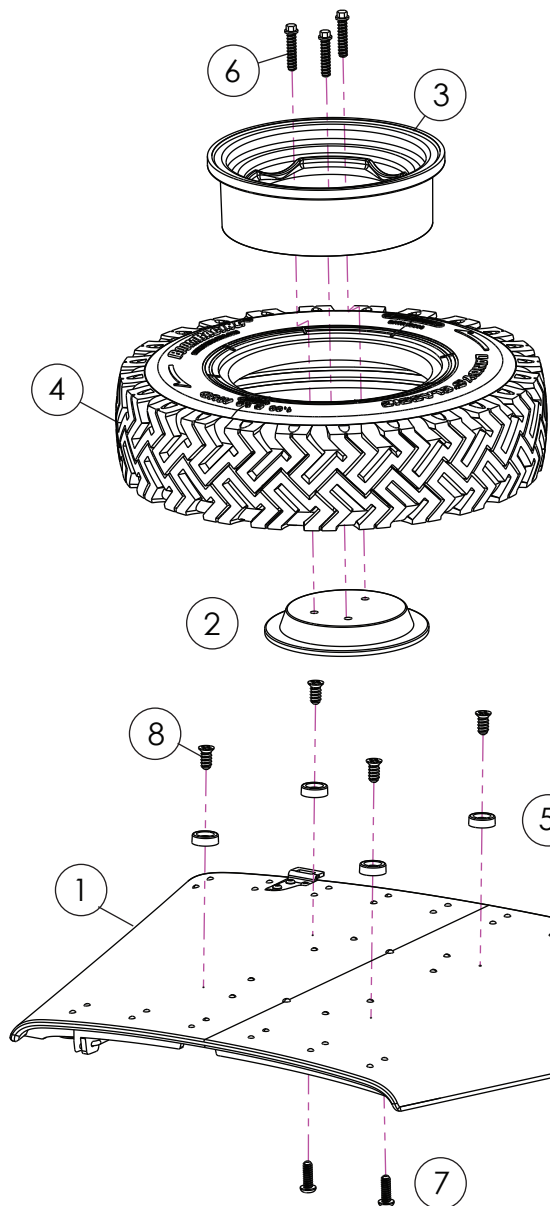

# Spare Wheel and Tire with Mount for Series Land Rover® Razor Bonnet (#BRX02367F)

Difficulty Level: ★☆☆☆☆

## INSTALLATION MANUAL

Parts Included:	Qty.
(1) Spare Wheel Bonnet	1
(2) Enging Cover Wheel Mount	1
(3) Bonnet Spare Wheel Moint	1
(4) 1.9" Landy Classic Tire <b>#BRTR19014</b>	1
(5) Spacer	4
(6) M2x9 Scale Screw <b>#BRPROB-06BK</b>	3
(7) M2.0X6 ST Screw <b>#BRASST2X6</b>	2
(8) M2.0X5 CS ST Screw	4
(9) 1.6mm Drill Bit	1
(10) 2.1mm Drill Bit	1