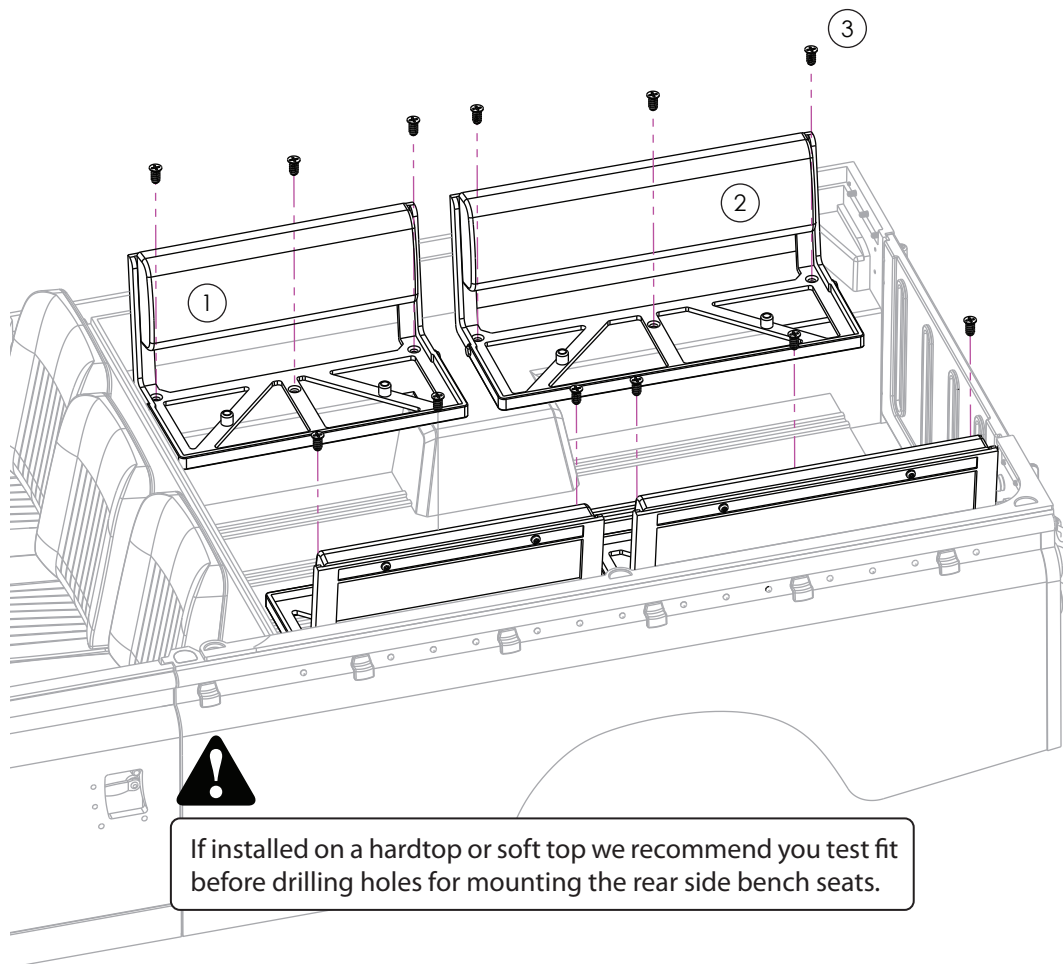

KUDU™ Rear Side Bench Seats (4) for Series Land Rover 109 BRX02389

Difficulty Level: ★★☆☆☆

INSTALLATION MANUAL

Parts Included:	Qty.
(1) Rear Side Bench Seat (Short)	2
(2) Rear Side Bench Seat (Long)	2
(3) ST2 x 6 CSS	12

!
If installed on a hardtop or soft top we recommend you test fit before drilling holes for mounting the rear side bench seats.

!
Use hot glue on indicated area to attach seat base.