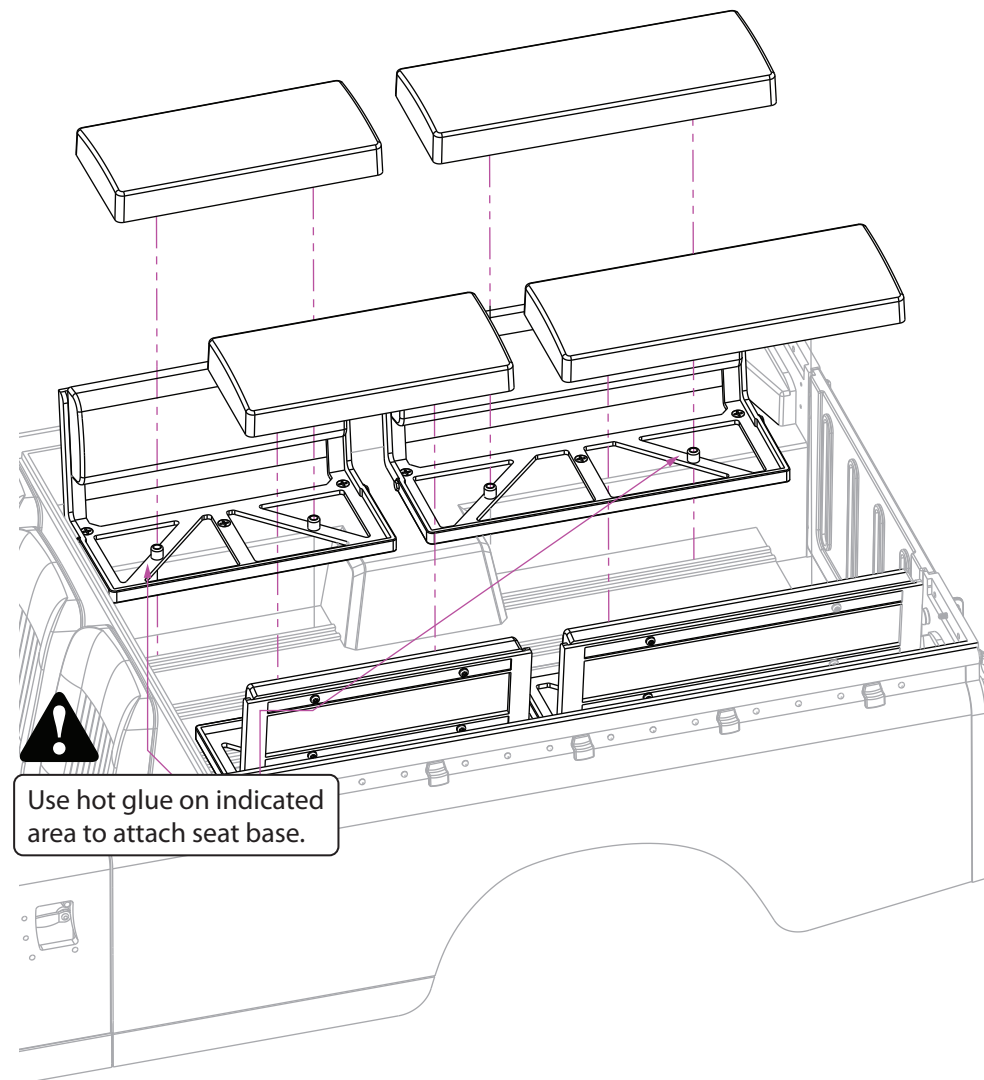

KUDU™ Rear Side Bench Seats (4) for Series Land Rover 109 BRX02389

Difficulty Level: ★★☆☆☆

INSTALLATION MANUAL

Parts Included:	Qty.
(1) Rear Side Bench Seat (Short)	2
(2) Rear Side Bench Seat (Long)	2
(3) ST2 x 6 CSS	12

!
If installed on a hardtop or soft top we recommend you test fit before drilling holes for mounting the rear side bench seats.

!
Use hot glue on indicated area to attach seat base.