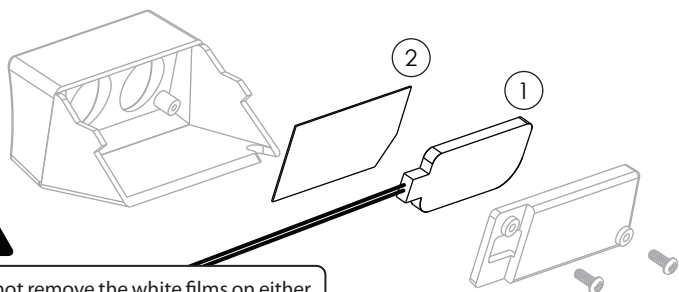

Land Rover® Series KUDU™ LED Dash Light Set BRX02339

Difficulty Level: ★★☆☆☆

INSTALLATION MANUAL

Parts Included:	Qty.
(1) LED Dash Light	1
(2) Dash Light Film	1

! Do not remove the white films on either side of the dash lens. They are used to distribute light eventually.