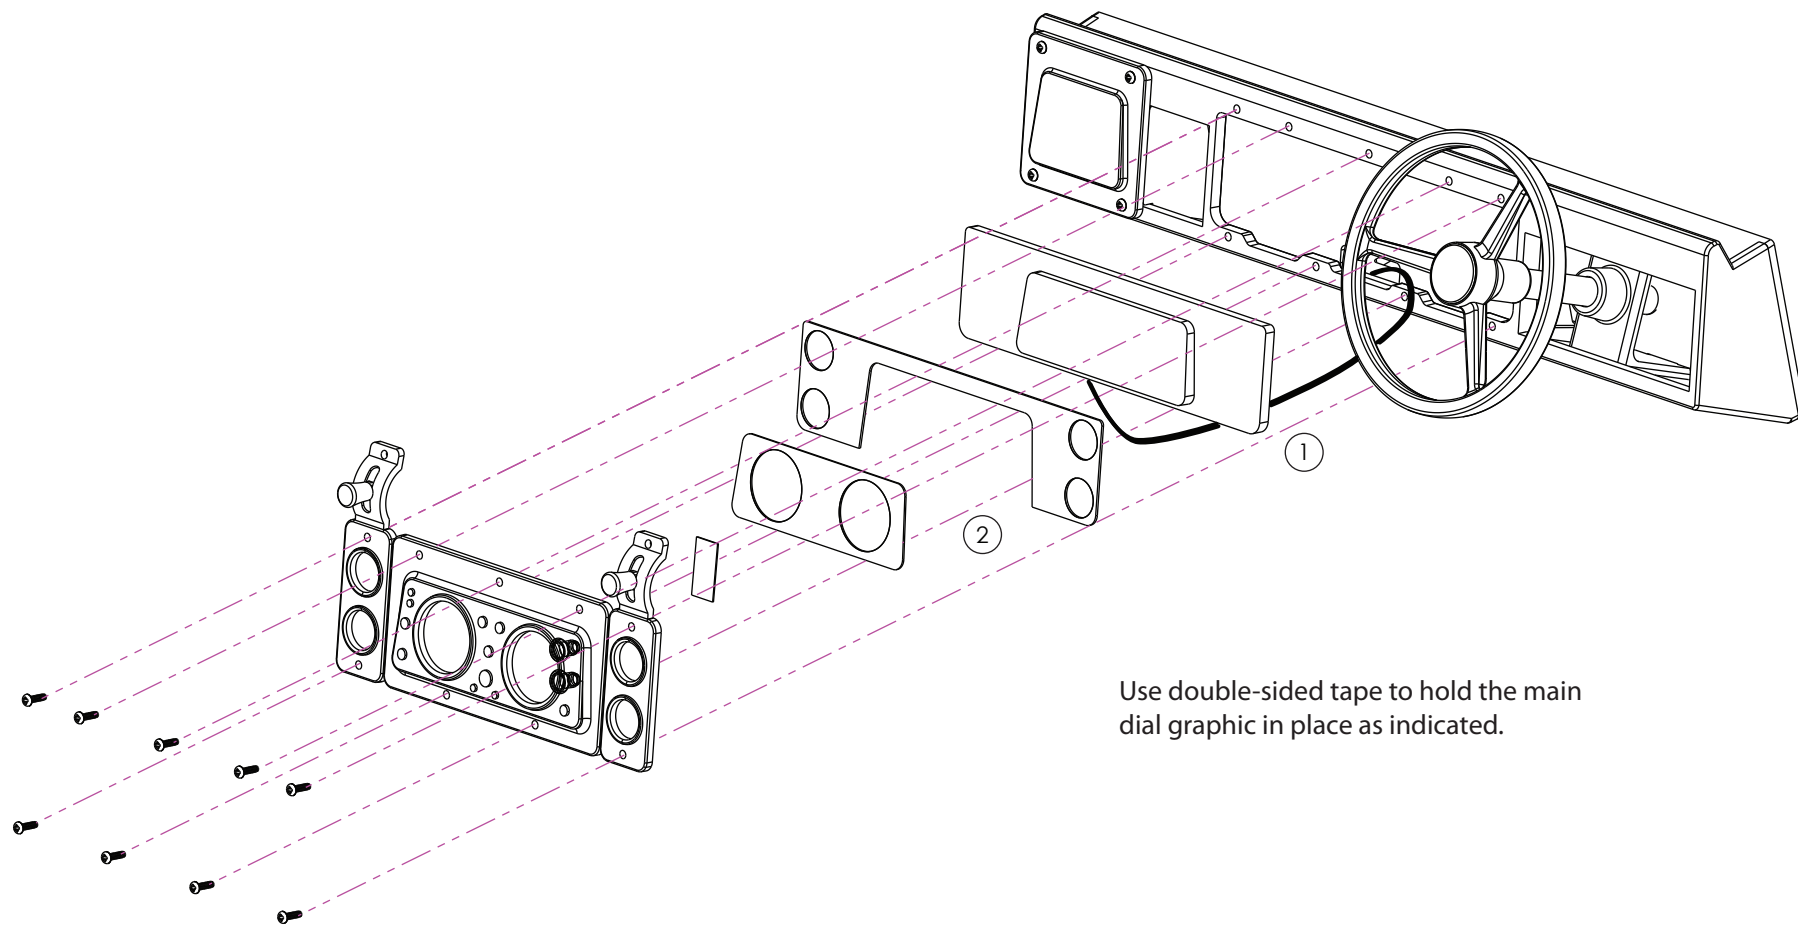

# KUDU™ LED Dash Light Set for Land Rover® Series II BRX02383

Difficulty Level: ★★☆☆☆

## INSTALLATION MANUAL

Parts Included:	Qty.
(1) LED Dash Light	1
(2) Dash Light Film	1

Use double-sided tape to hold the main dial graphic in place as indicated.