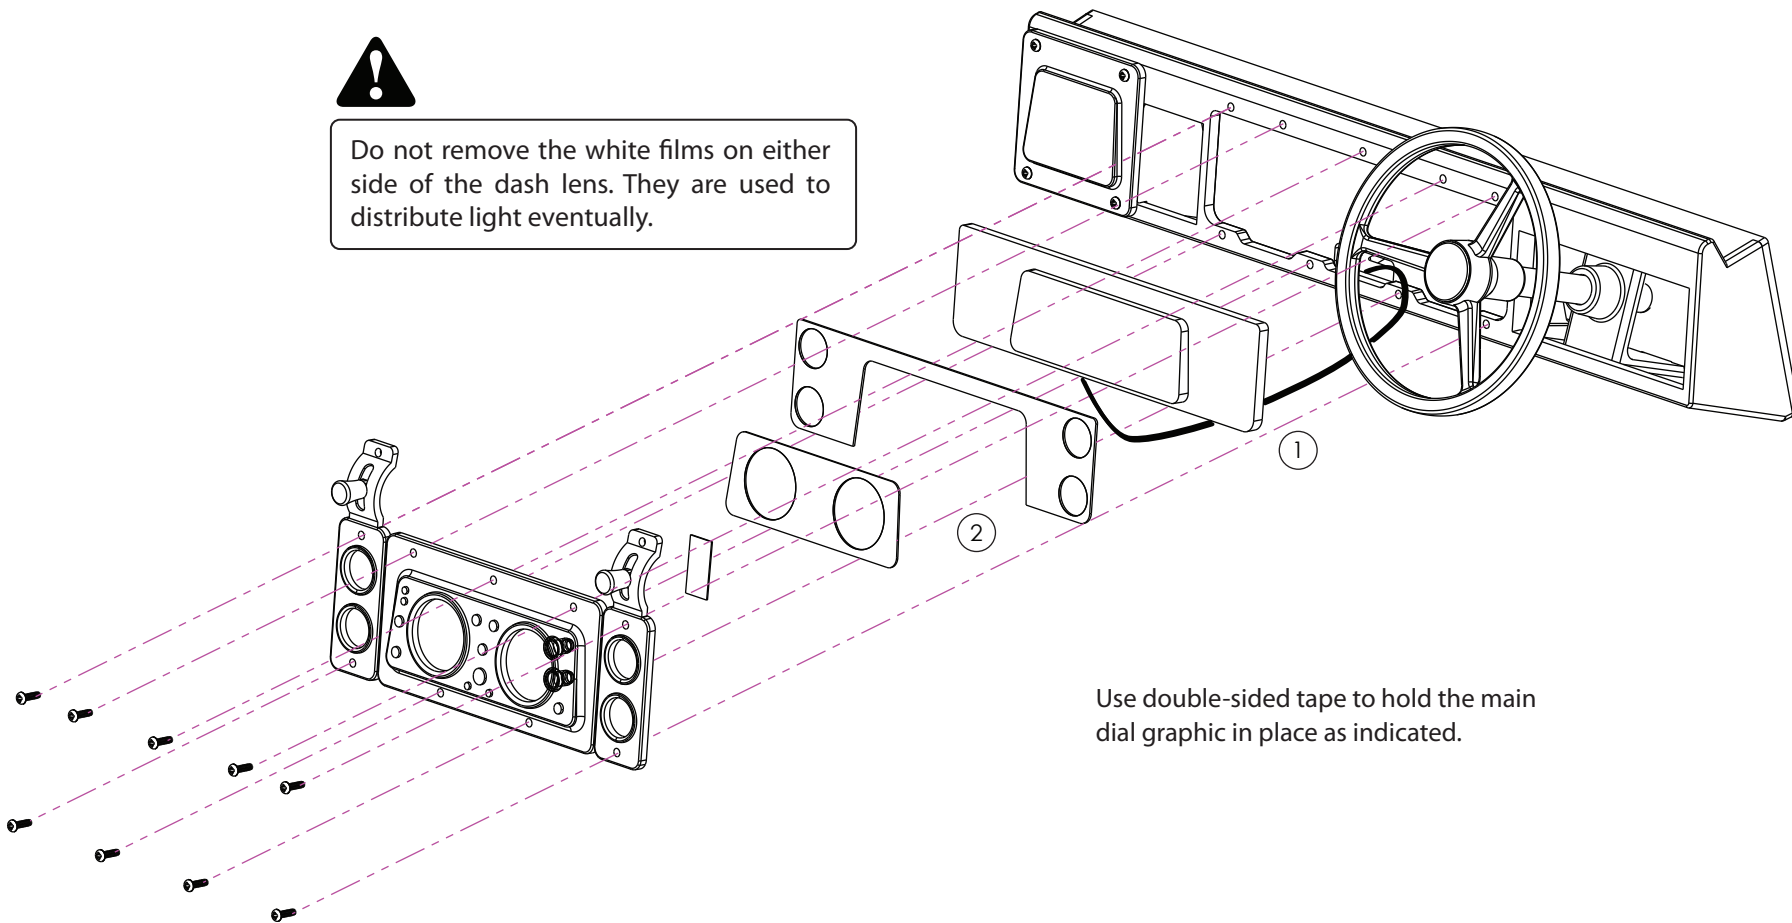

KUDU™ LED Dash Light Set for Land Rover® Series II BRX02383

Difficulty Level: ★★☆☆☆

INSTALLATION MANUAL

Parts Included:	Qty.
(1) LED Dash Light	1
(2) Dash Light Film	1

Do not remove the white films on either side of the dash lens. They are used to distribute light eventually.

Use double-sided tape to hold the main dial graphic in place as indicated.

KUDU™ LED Dash Light Set for Land Rover® Series II BRX02383

Difficulty Level: ★★☆☆☆

INSTALLATION MANUAL