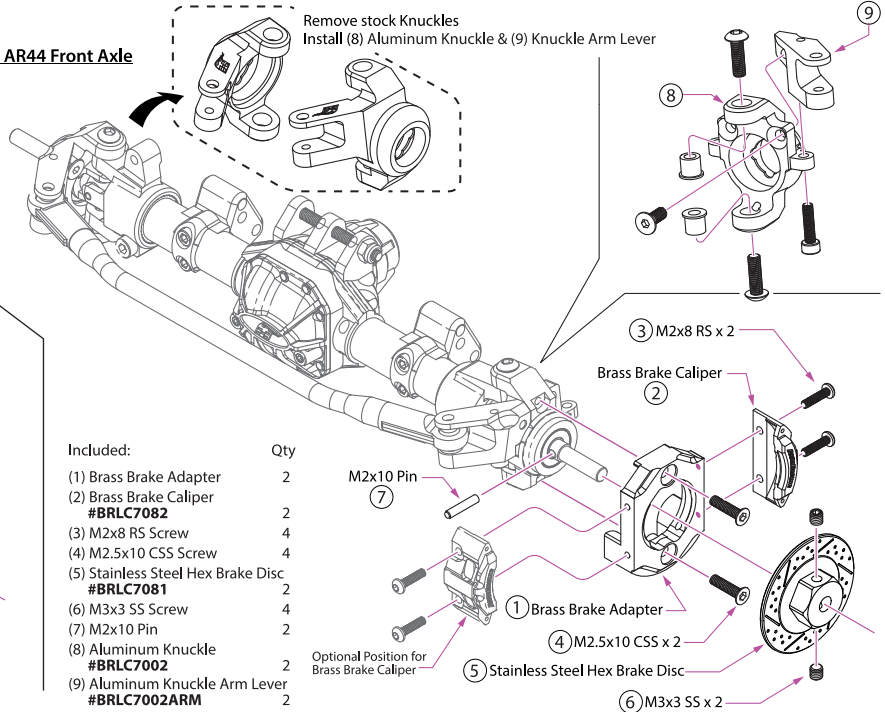

#BR955035R (AR44 REAR AXLE)

Difficulty Level: ★★☆☆☆

ENJOY BEING A BADASS

Brass Brake Disc Set (Front) for BRX70/BRX90 & AR44 Axles

Installation Manual

For BRX70/BRX90 Front Axle

Included:	Qty
(1) Brass Brake Adapter	2
(2) Brass Brake Caliper #BRLC7082	2
(3) M2x8 RS Screw	4
(4) M2.5x10 CSS Screw	4
(5) Stainless Steel Hex Brake Disc #BRLC7081	2
(6) M3x3 SS Screw	4
(7) M2x10 Pin	2

For AR44 Front Axle

Included:	Qty
(1) Brass Brake Adapter	2
(2) Brass Brake Caliper #BRLC7082	2
(3) M2x8 RS Screw	4
(4) M2.5x10 CSS Screw	4
(5) Stainless Steel Hex Brake Disc #BRLC7081	2
(6) M3x3 SS Screw	4
(7) M2x10 Pin	2
(8) Aluminum Knuckle #BRLC7002	2
(9) Aluminum Knuckle Arm Lever #BRLC7002ARM	2

Brass Brake Disc Set For BRX70/BRX90 & AR44 Axles
(#BRLC7081F / #BRLC7081R / BR955035F / BR955035R)

Stainless Steel Hex Brake Disc diameter
Ø31.00mm

Brass Brake Caliper outer diameter
Ø35.35mm

Brass Brake Caliper inner diameter
Ø23.00mm