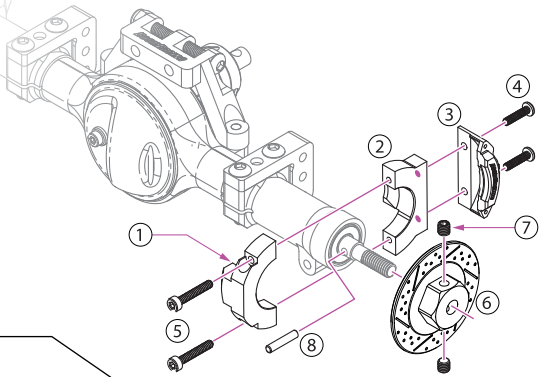

Brass Brake Disc Set (Rear) for BRX70/BRX90 & AR44 Axles

For BRX70/BRX90 Rear Axle

Included:	Qty
(1) Brass Brake Adapter (A)	2
(2) Brass Brake Adapter (B)	2
(3) Brass Brake Caliper #BRLC7082	2
(4) M2x8 RS Screw	4
(5) M2x12 SC Screw	4
(6) Stainless Steel Hex Brake Disc #BRLC7081	2
(7) M3x3 SS Screw	4
(8) M2x10 Pin	2

For AR44 Rear Axle

Included:	Qty
(1) Aluminum Lockout	2
(2) Brass Brake Caliper #BRLC7082	2
(3) M3x18 RS Screw	2
(4) M3 Nut - Nyloc	2
(5) M2x10 RS Screw	4
(6) M3x3 SS Screw	4
(7) Stainless Steel Hex Brake Disc #BRLC7081	2
(8) M2x10 Pin	2

Brass Brake Disc Set For BRX70/BRX90 & AR44 Axles
(#BRLC7081F / #BRLC7081R / BR955035F / BR955035R)

Stainless Steel Hex Brake Disc diameter
Ø31.00mm

Brass Brake Caliper outer diameter
Ø35.35mm

Brass Brake Caliper inner diameter
Ø23.00mm

Brake Disc Hex offset 6.45mm