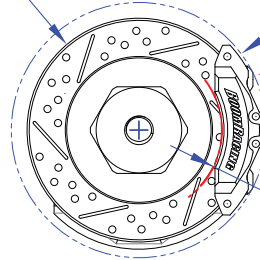

#BR955035R (AR44 REAR AXLE)

Difficulty Level: ★★☆☆☆

ENJOY BEING A BADASS

Brass Brake Disc Set (Front) for BRX70/BRX90 & AR44 Axles

Installation Manual

For BRX70/BRX90 Front Axle

Included:	Qty
(1) Brass Brake Adapter	2
(2) Brass Brake Caliper #BRLC7082	2
(3) M2x8 RS Screw	4
(4) M2.5x10 CSS Screw	4
(5) Stainless Steel Hex Brake Disc #BRLC7081	2
(6) M3x3 SS Screw	4
(7) M2x10 Pin	2

For AR44 Front Axle

Included:	Qty
(1) Brass Brake Adapter	2
(2) Brass Brake Caliper #BRLC7082	2
(3) M2x8 RS Screw	4
(4) M2.5x10 CSS Screw	4
(5) Stainless Steel Hex Brake Disc #BRLC7081	2
(6) M3x3 SS Screw	4
(7) M2x10 Pin	2
(8) Aluminum Knuckle #BRLC7002	2
(9) Aluminum Knuckle Arm Lever #BRLC7002ARM	2

Brass Brake Disc Set For BRX70/BRX90 & AR44 Axles
(#BRLC7081F / #BRLC7081R / BR955035F / BR955035R)

Stainless Steel Hex Brake Disc diameter
Ø31.00mm

Brass Brake Caliper outer diameter
Ø35.35mm

Brass Brake Caliper inner diameter
Ø23.00mm

Brake Disc Hex offset 6.45mm