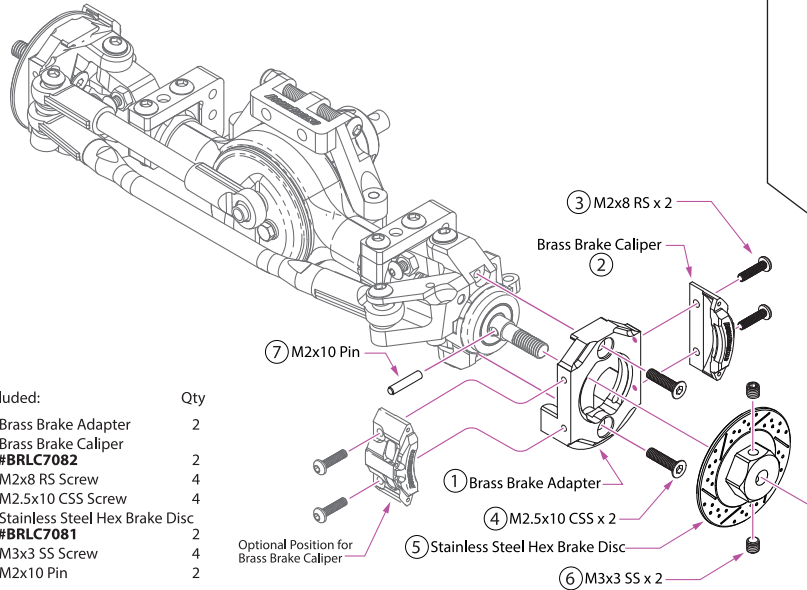

#BR955035R (AR44 REAR AXLE)

Difficulty Level: ★★☆☆☆

ENJOY BEING A BADASS

Brass Brake Disc Set (Front) for BRX70/BRX90 & AR44 Axles

Installation Manual

For BRX70/BRX90 Front Axle

Included:	Qty
(1) Brass Brake Adapter	2
(2) Brass Brake Caliper #BRLC7082	2
(3) M2x8 RS Screw	4
(4) M2.5x10 CSS Screw	4
(5) Stainless Steel Hex Brake Disc #BRLC7081	2
(6) M3x3 SS Screw	4
(7) M2x10 Pin	2

For AR44 Front Axle

Included:	Qty
(1) Brass Brake Adapter	2
(2) Brass Brake Caliper #BRLC7082	2
(3) M2x8 RS Screw	4
(4) M2.5x10 CSS Screw	4
(5) Stainless Steel Hex Brake Disc #BRLC7081	2
(6) M3x3 SS Screw	4
(7) M2x10 Pin	2
(8) Aluminum Knuckle #BRLC7002	2
(9) Aluminum Knuckle Arm Lever #BRLC7002ARM	2

Brass Brake Disc Set For BRX70/BRX90 & AR44 Axles
(#BRLC7081F / #BRLC7081R / BR955035F / BR955035R)

Stainless Steel Hex Brake Disc diameter
Ø31.00mm

Brass Brake Caliper outer diameter
Ø35.35mm

Brass Brake Caliper inner diameter
Ø23.00mm

Brake Disc Hex offset 6.45mm