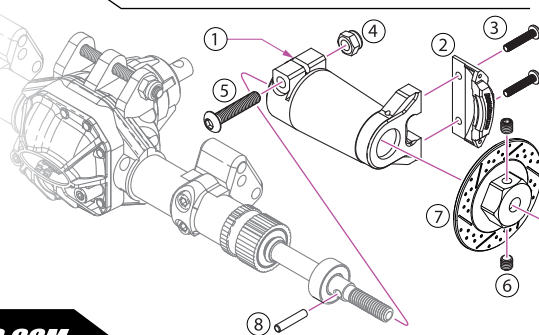

Brass Brake Disc Set (Rear) for BRX70/BRX90 & AR44 Axles

For BRX70/BRX90 Rear Axle

Included:	Qty
(1) Brass Brake Adapter (A)	2
(2) Brass Brake Adapter (B)	2
(3) Brass Brake Caliper #BRLC7082	2
(4) M2x8 RS Screw	4
(5) M2x12 SC Screw	4
(6) Stainless Steel Hex Brake Disc #BRLC7081	2
(7) M3x3 SS Screw	4
(8) M2x10 Pin	2

For AR44 Rear Axle

Included:	Qty
(1) Aluminum Lockout	2
(2) Brass Brake Caliper #BRLC7082	2
(3) M3x18 RS Screw	2
(4) M3 Nut - Nyloc	2
(5) M2x10 RS Screw	4
(6) M3x3 SS Screw	4
(7) Stainless Steel Hex Brake Disc #BRLC7081	2
(8) M2x10 Pin	2

Brass Brake Disc Set For BRX70/BRX90 & AR44 Axles
(#BRLC7081F / #BRLC7081R / BR955035F / BR955035R)

Stainless Steel Hex Brake Disc diameter
Ø31.00mm

Brass Brake Caliper outer diameter
Ø35.35mm

Brass Brake Caliper inner diameter
Ø23.00mm